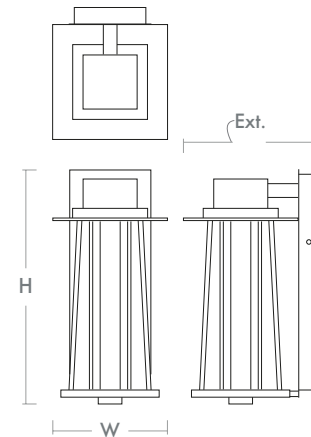

# oxygen

FIXTURE TYPE \_\_\_\_\_

LOCATION \_\_\_\_\_

PROJECT \_\_\_\_\_

DATE \_\_\_\_\_

-15 Black

<b>LIGHT SOURCE</b>	(2x) 4W LED Arrays with integrated driver assembly, 3000K, CRI 90
<b>LUMINAIRE POWER</b>	8.2W Input Power
<b>RATED LIFE</b>	30000 hr RL
<b>OPTIONAL COLOR TEMPERATURES</b>	3000K Only
<b>LUMEN OUTPUT</b>	Delivered: 114 lm (LM-79)
<b>INPUT VOLTAGE</b>	120V AC, 50/60Hz
<b>DIMMING</b>	TRIAC Dimming 100-10%
<b>CONSTRUCTION</b>	Cast Aluminum Housing
<b>DIFFUSER</b>	- Clear Bubble Crystal Glass
<b>FINISHES</b>	Black (-15)
<b>MOUNTING</b>	4" Octagonal J-Box (Installer must provide a bead of caulk between fixture housing and mounting surface)
<b>STANDARDS</b>	cETL Wet listed, Conforms to UL STD 1598, Certified CAN/CSA STD C22.2 No 250.0.

### DIMENSIONS

**W:** 6.75"

**H:** 13.625"

**Ext:** 7.75"

**M.C:** 3.25" From top of fixture

Order example for standard fixture:

**3-759-15** (x-xxx: LED Sequence # / -xx: Finish)